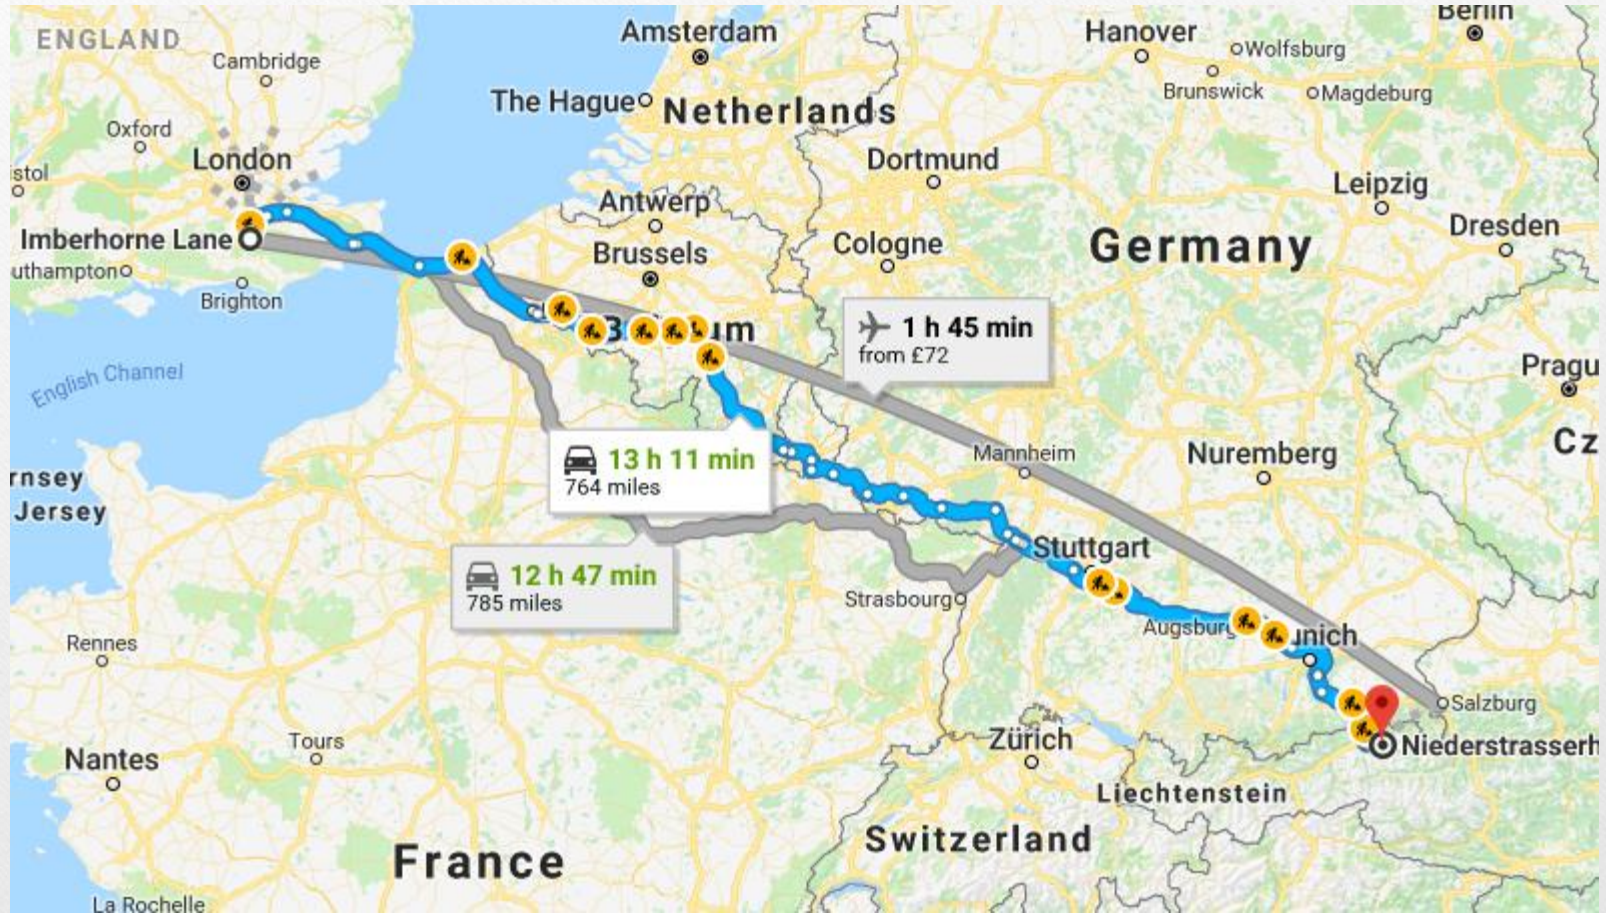

# Imberski 2019

---

Friday 15<sup>th</sup> February – Saturday 23<sup>rd</sup> February

# The Journey